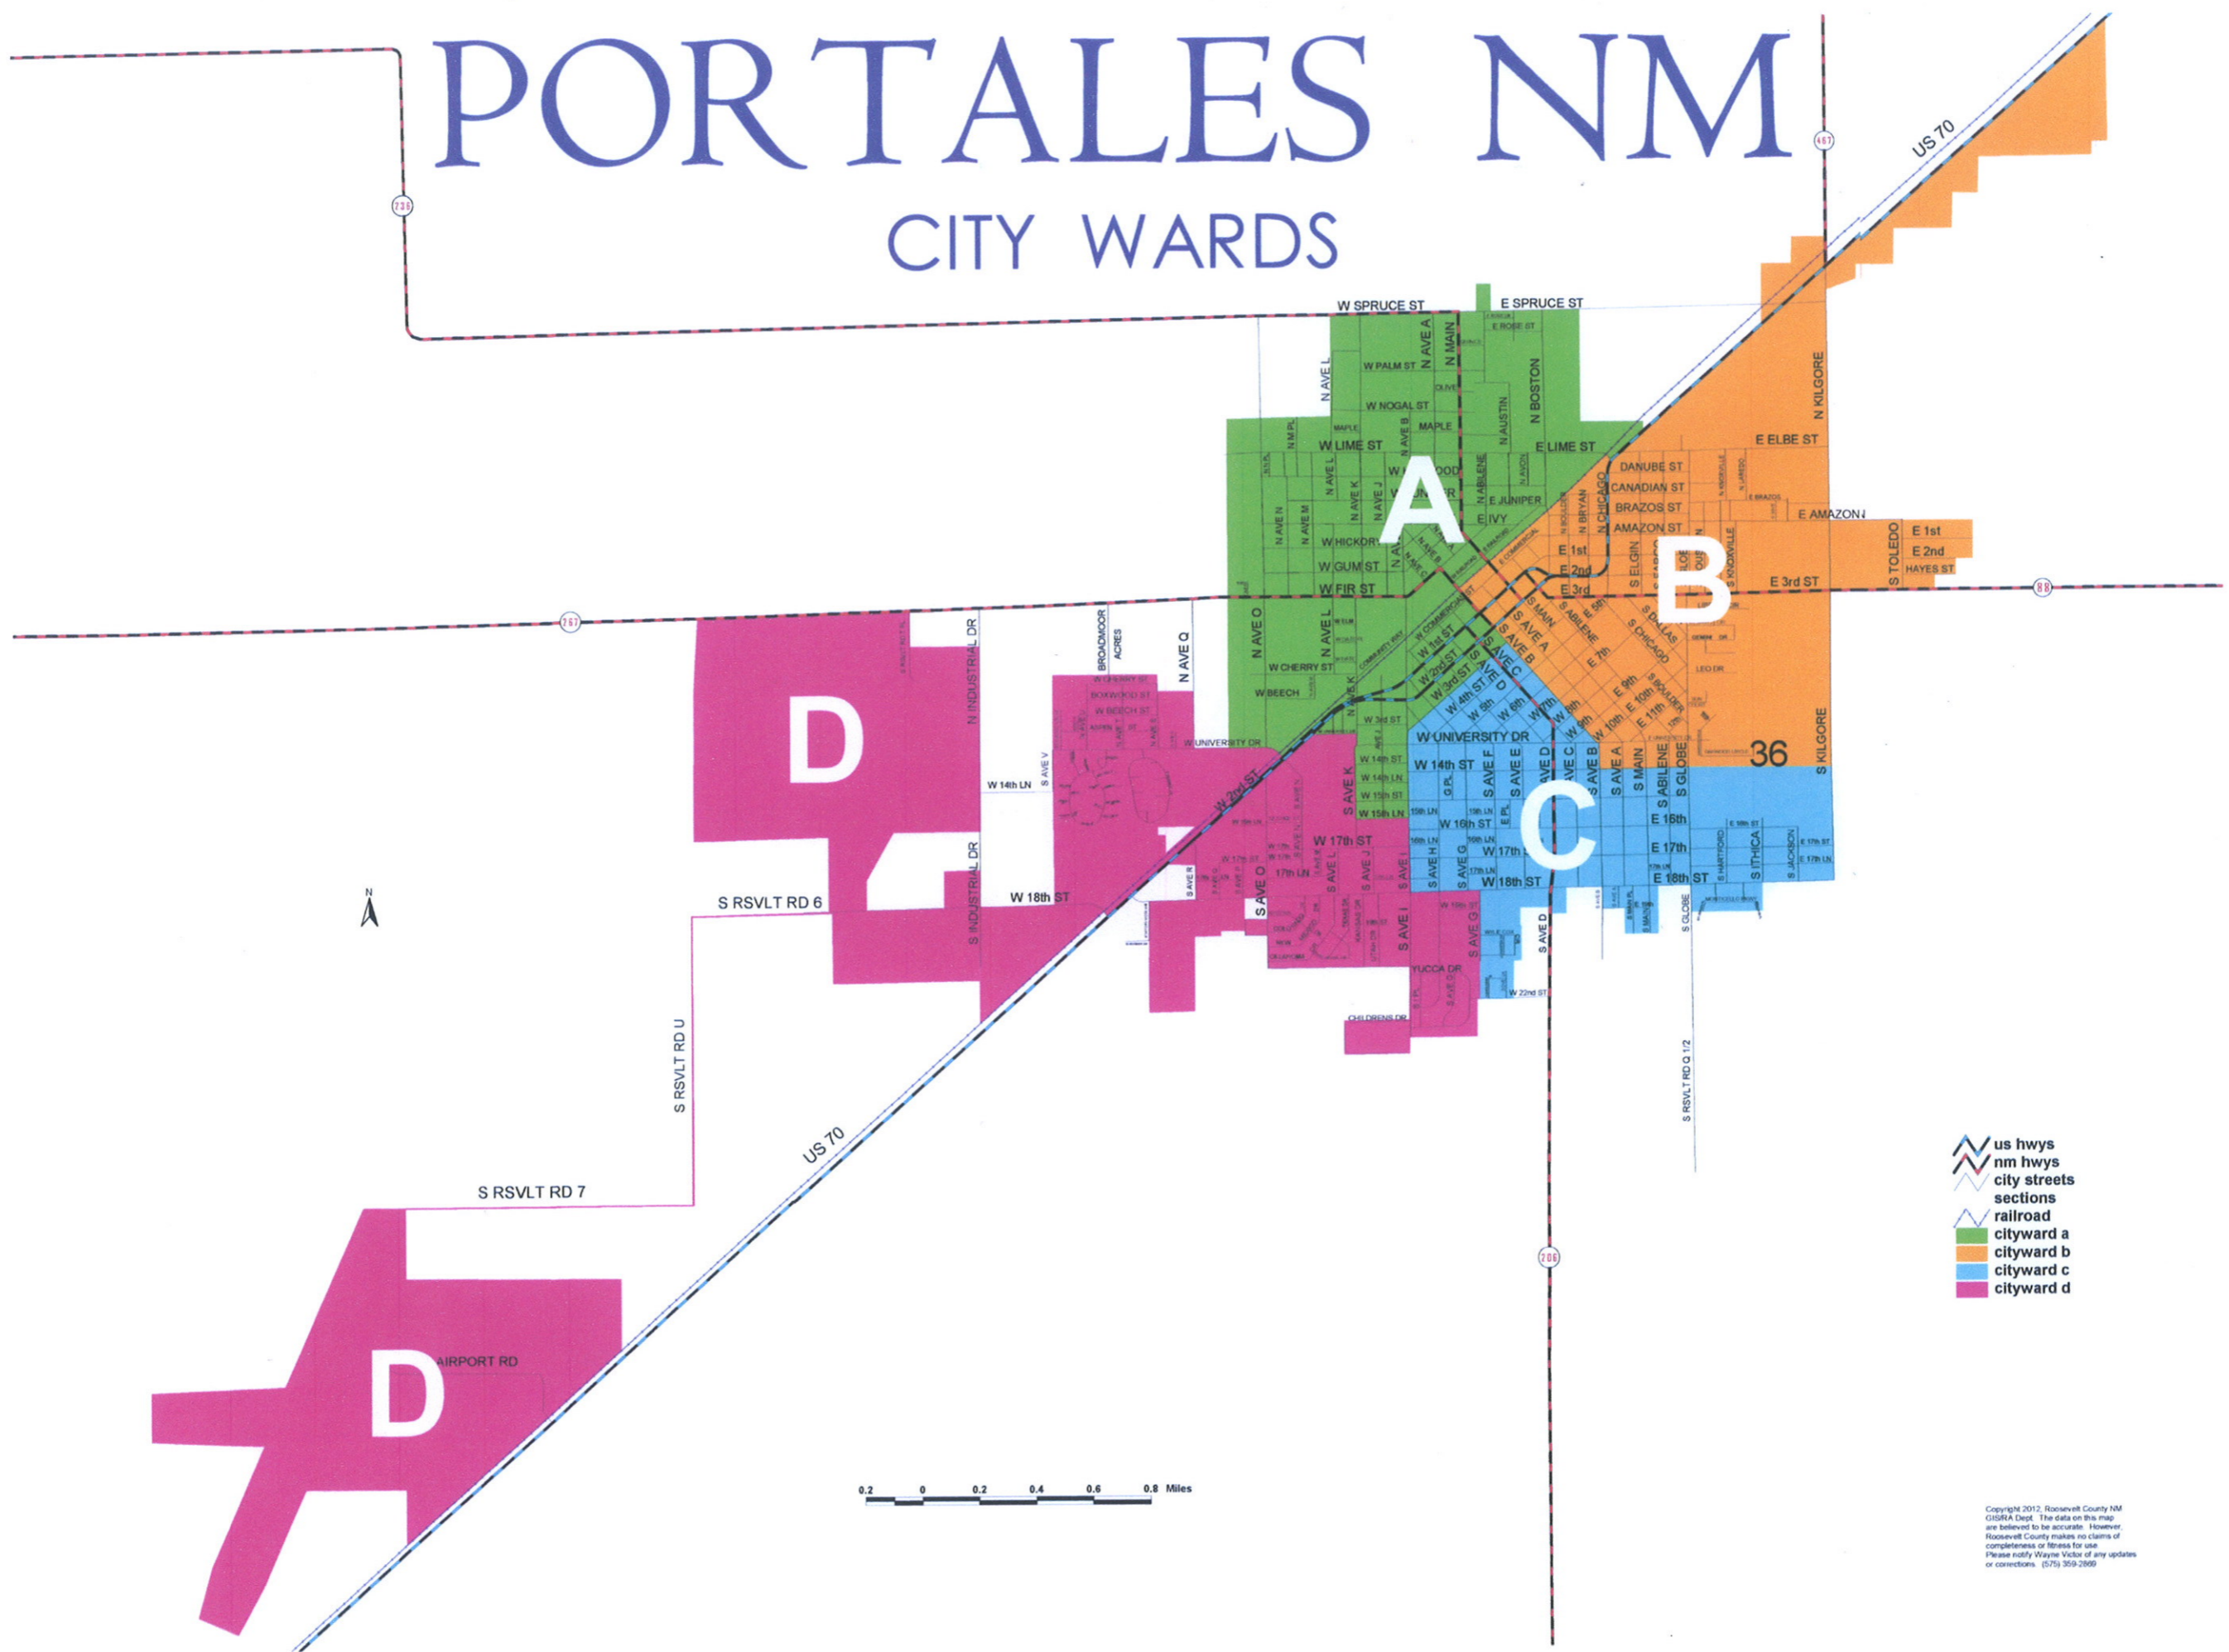

PORTALES NM

CITY WARDS

- us hwys
- nm hwys
- city streets
- sections
- railroad
- cityward a
- cityward b
- cityward c
- cityward d